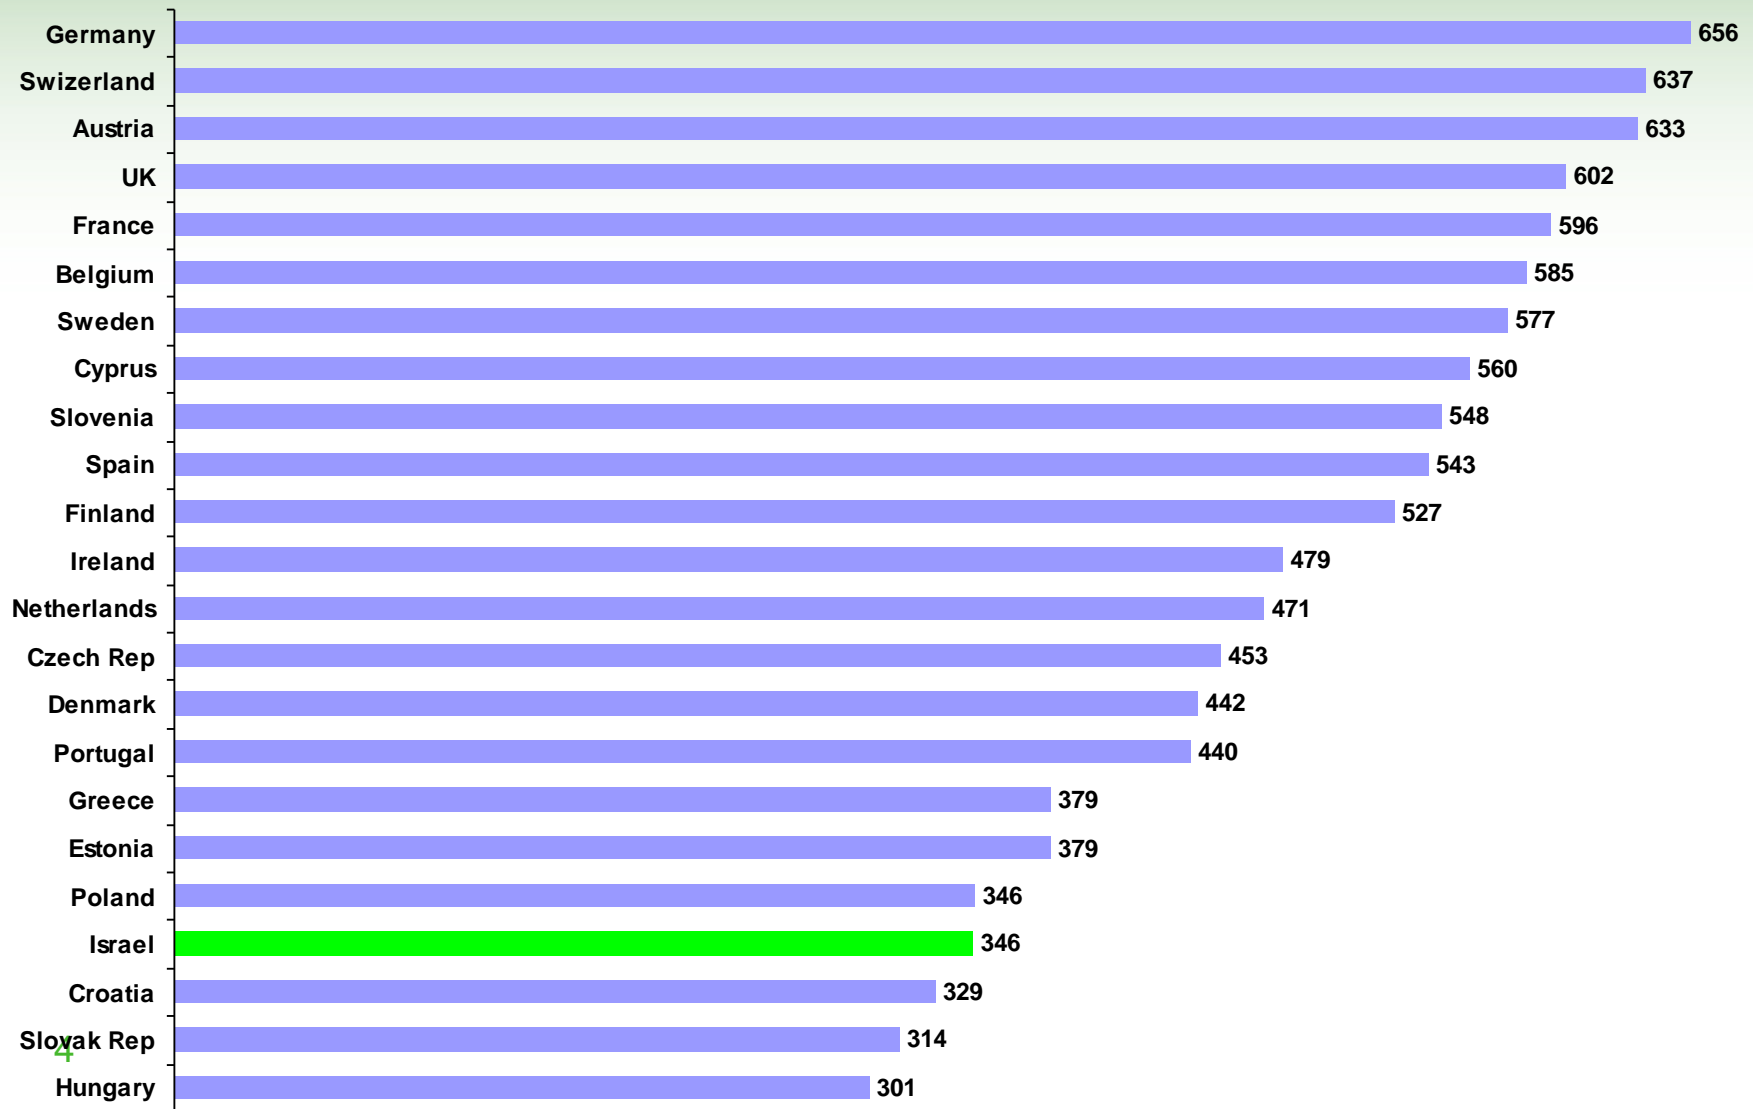

?

,

,

"

SARTRE – Social Attitudes Towards Road Traffic Risk in Europe

SARTRE

·

· - - " , " : " , "

· SARTRE III , "

· " "

· 1000 - - ,()

23- SARTRE III

1,000 -

,

13

3 -